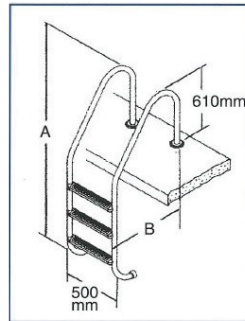

LADDERS & DECK EQUIPMENT

PROHAYWARD ladders are easy to grip 43mm (1.69") in diameter and polished mirror-like finish. The smooth looking rails are a result of a unique hidden tread bolts design. The non-slip treads feature Hayward's exclusive "H" logo. For extra security, the anti-slip pads on each tread are mechanically fixed to the stainless steel tread. Every PROHAYWARD ladder is individually boxed with all installation hardware included.

Skimmer Pool Ladder

The perfect choice for swimming pools with skimmers. These ladders offer rigid stability and beautiful appearance for commercial or residential pools.

SKIMMER TYPE	Steps	A	B
LADS2H	2-steps	1306mm	664mm
LADS3H	3-steps	1556mm	664mm
LADS4H	4-steps	1860mm	664mm
LADS5H	5-steps	2056mm	664mm