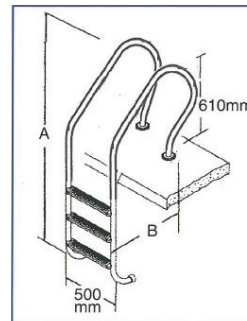

Combination Ladder

Ideal for skimmer or overflow pools. The unique design allows the ladder rails to be anchored to the deck in front of the overflow channel.

COMBINATION TYPE	Steps	A	B
LADC2H	2-steps	1306mm	357mm
LADC3H	3-steps	1556mm	357mm
LADC4H	4-steps	1860mm	357mm
LADC5H	5-steps	2056mm	357mm