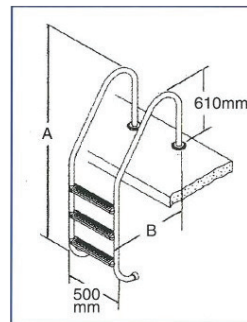

Overflow Ladder

Designed for overflow pools, the longer reach rail extends beyond the overflow channel.

OVERFLOW TYPE	Steps	A	B
LADO2H	2-steps	1306mm	957mm
LADO3H	3-steps	1556mm	957mm
LADO4H	4-steps	1860mm	957mm
LADO5H	5-steps	2056mm	957mm