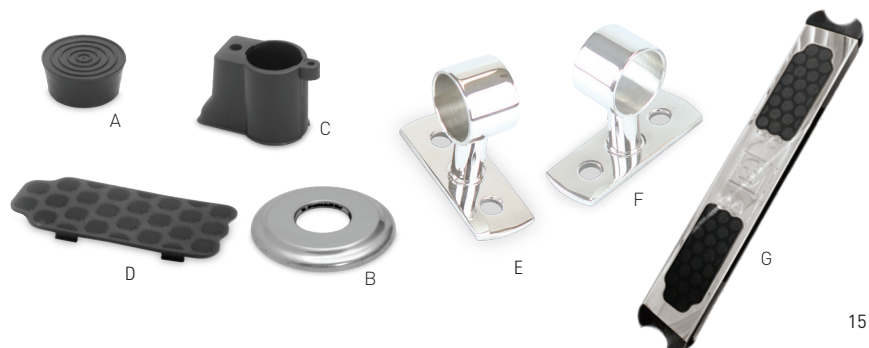

Part Number	Description
A	LADBPR Bumper
B	LADESC Escutcheon
C	LADANC Anchor
D	LADTRDPAD Black tread pad
E	LADSSSEB SS316 End bracket for 1.25" tube
F	LADSSSOB SS316 Open bracket for 1.25" tube
G	LADTRD Spare Ladder step