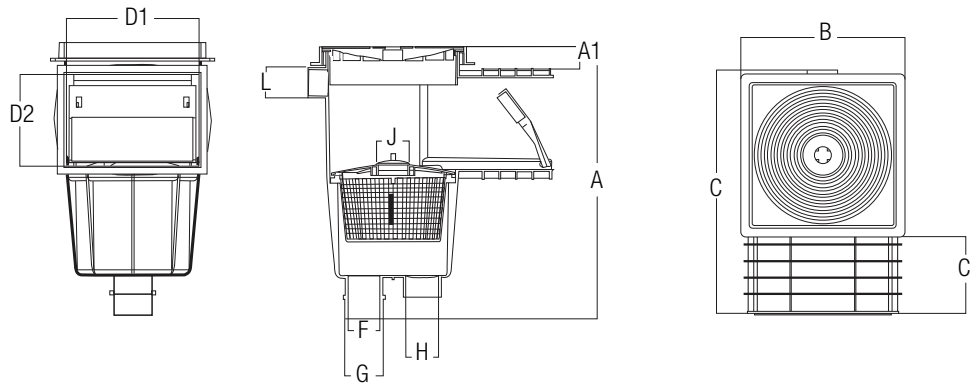

VALUE SKIMMERS

3400 Skimmer

The PROHAYWARD 3400 skimmer made from UV resistant ABS includes large debris basket, flow control slide valve, port plug and a 40mm auxiliary overflow port. An adjustable collar allows for 1" vertical adjustment to accommodate any deck construction variances.

Multiple plumbing options allow for 50 mm slip, 1 1/2" internal and 2" external threaded connections. The 3400 Series includes a vacuum plate for manual vacuuming of the pool with the debris collected in the basket. The quiet operation Model 3400 skimmer provides for a recommended maximum flow rate of 5m³ per hour. Also available in wide mouth.

3400

3400WM

Model	A	A1	B	C	C1	D1	D2	E1	E2	F	G	H	I	J
3400	416.00	34.60	248.90	370.20	156.38	201.7	139.7			1 1/2"	2"	50.00	40.00	49.76
3400WM	416.00	34.60	248.90	370.20	156.38	201.7	139.7	406.4	114.3	1 1/2"	2"	50.00	40.00	49.76

All dimensions are in mm unless otherwise noted.