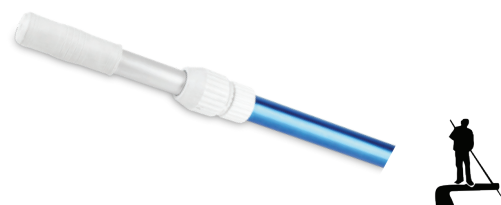

POL006

2 Section, 12'-24' Pro-Grade Aluminum Telescopic Pole with external compression lock high quality drawn 0.8mm aluminum tubing with vinyl hand grip