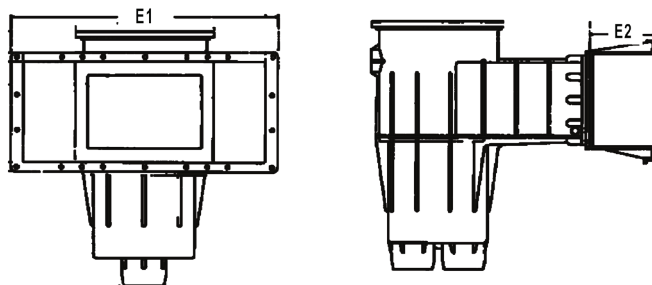

3400WM

Model	A	A1	B	C	C1	D1	D2	E1	E2	F	G	H	I	J
3400	416.00	34.60	248.90	370.20	156.38	201.7	139.7			1 1/2"	2"	50.00	40.00	49.76
3400WM	416.00	34.60	248.90	370.20	156.38	201.7	139.7	406.4	114.3	1 1/2"	2"	50.00	40.00	49.76

All dimensions are in mm unless otherwise noted.