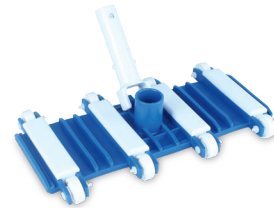

VAC002

14" Standard Flex Vacuum Head with poly wheels and ABS handle