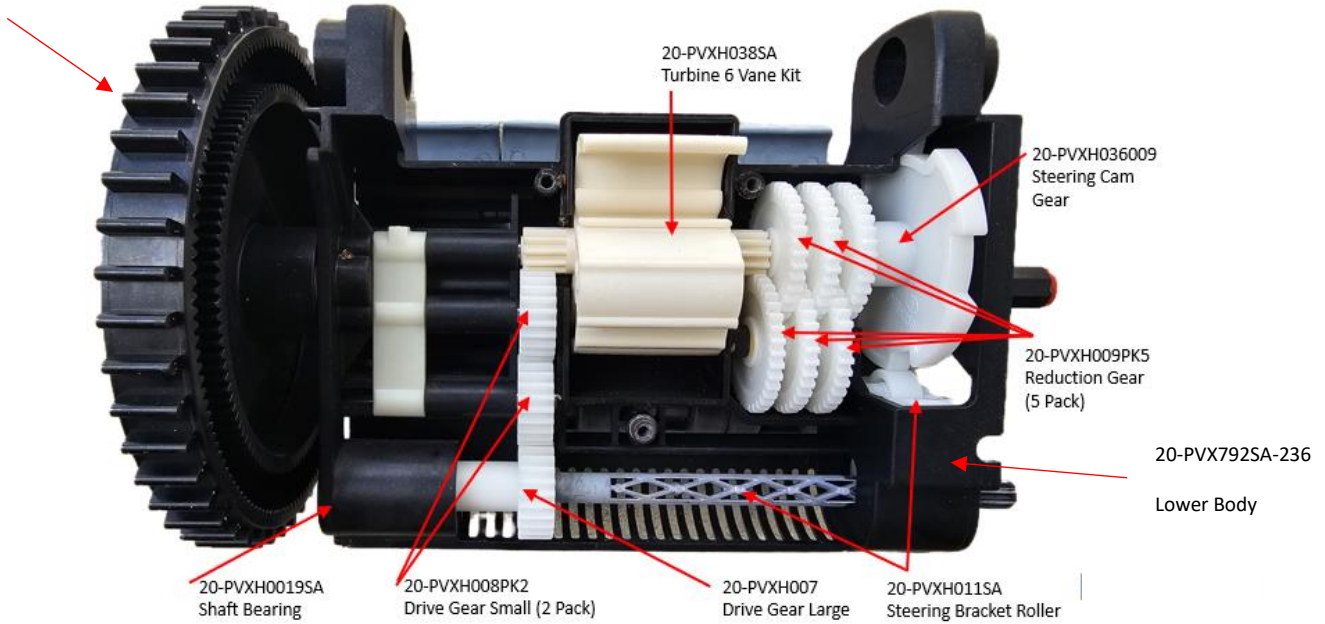

Hayward AquaNaut 250 Internal Parts

20-PVX051-236

Wheel Hub

Parts not shown above

20-PVX976PK2
Wheel Bearing(2 Pack)

20-PVXE0001SA-237
Upper Body

20-PVXE0002-234
Handle 250 Blue

20-PVXS0006-237
Wheel Retainer

20-PVXH014BPK4
Bracket Skirt

20-PVX043042BKP4
Roller Skirt